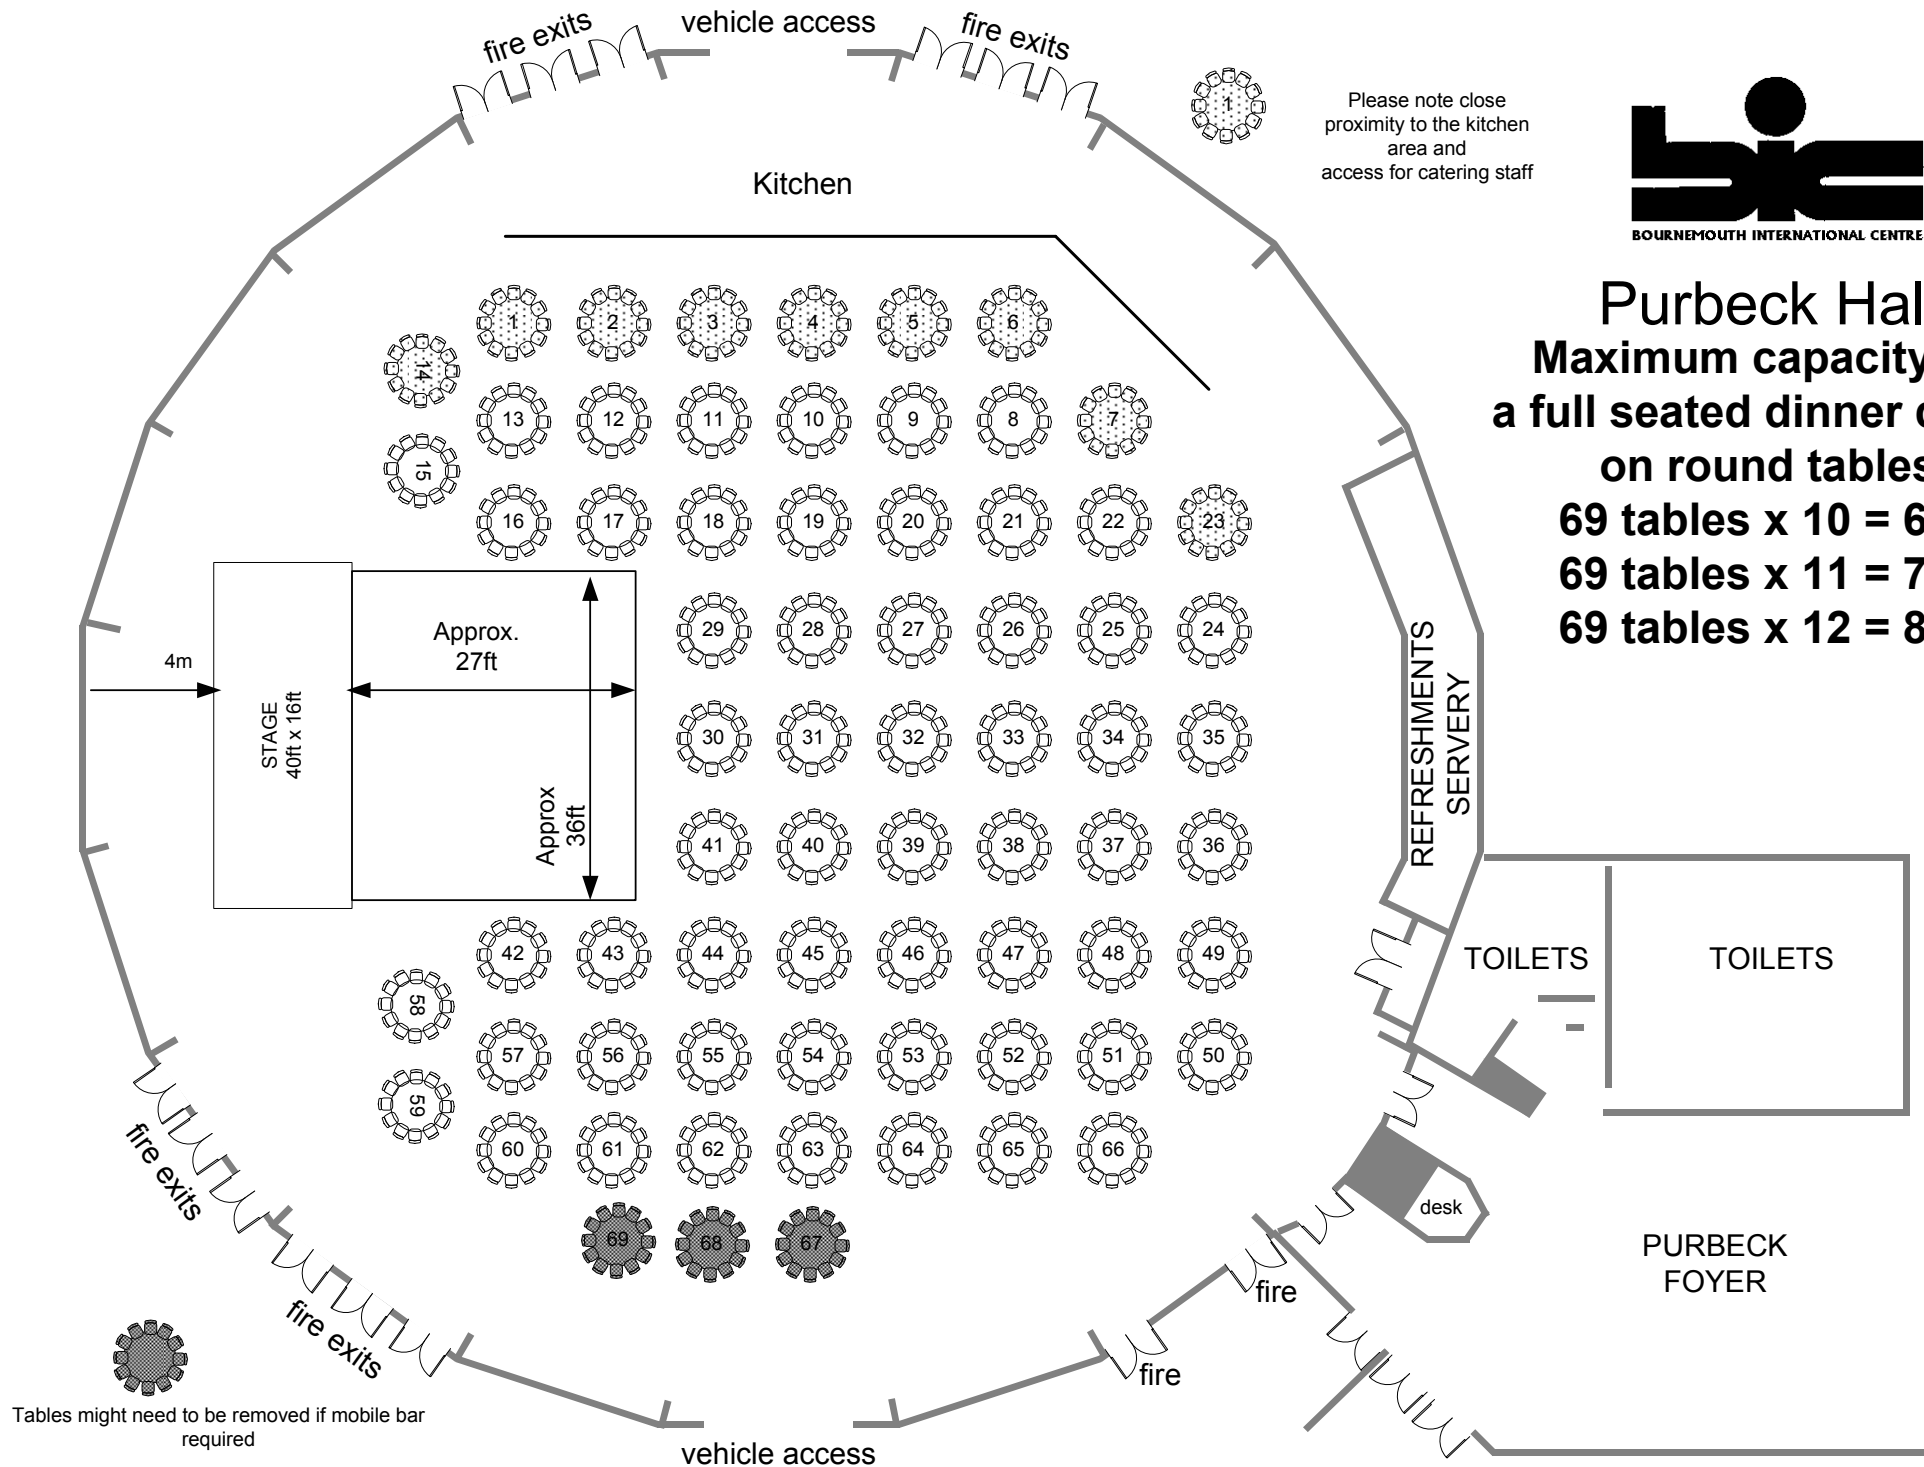

Please note close proximity to the kitchen area and access for catering staff

Purbeck Hall

Maximum capacity for a full seated dinner dance on round tables

- 69 tables x 10 = 690**
- 69 tables x 11 = 759**
- 69 tables x 12 = 828**

Tables might need to be removed if mobile bar required